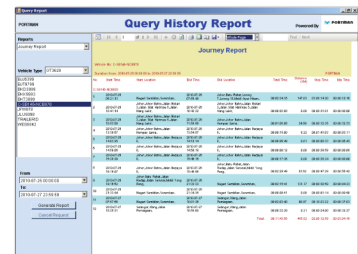

3.Journey Report