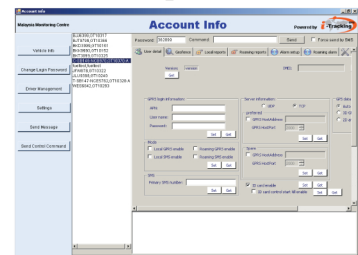

1.Account manage and remote PC setup