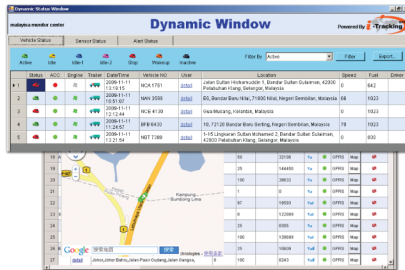

MONITORING SYSTEM CLIENT SERVER

Tracking on Google Earth maps
All features of web server
Capable of controlling the vehicle doors, trunk, starter remotely

Capable of auto-alert for important events
Capable of managing the tracking device ID
Capable of communication with tracking device
Great ability to analyze data