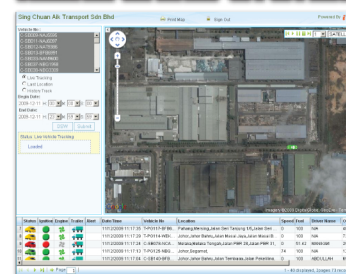

MONITORING SYSTEM WEB SERVER

Tracking on Google Earth maps
Reports detail list
Color icon indicates the status of vehicle, ignition, engine, trailer...
Capable of replay history tracking
Capable of print maps
Switching interface between windows and full-screen
Operation interface is friendly for users