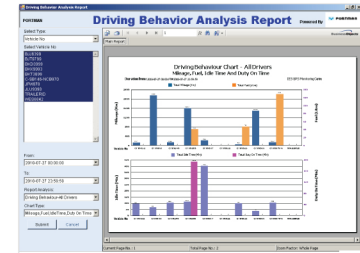

5.Driver behavior report

Products application: GT3628, GT3620, GT3600, GST8000, HEU