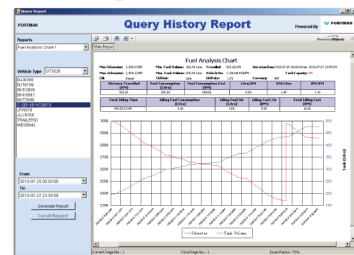

2.Fuel Analysis Chart

Necessary accessory: Fuel sensor (FU500, FU600, fuel needle)
Products application: GT3628, GT3620, GT3600, GT3200, GT3050, GT3030, GT3000, GST8000, HEU