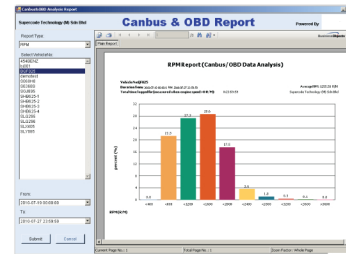

6.CANBUS/OBD report

Necessary accessory: CAN50 or OBD50

Products application: GT3628, GT3620, GT3600, GT3050, GST8000, HEU