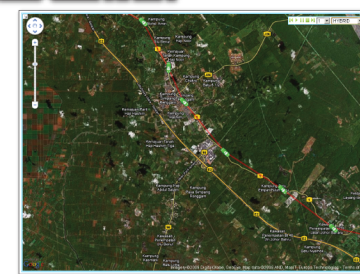

MONITORING SYSTEM WEB SERVER

Tracking on Google Earth maps
Reports detail list
Color icon indicates the status of vehicle, ignition, engine, trailer...
Capable of replay history tracking
Capable of print maps
Switching interface between windows and full-screen
Operation interface is friendly for users