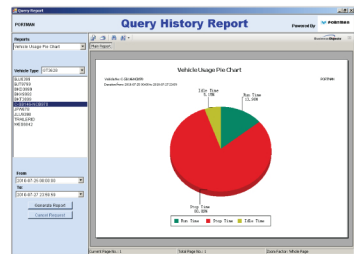

4.Vehicle Usage Pie Chart