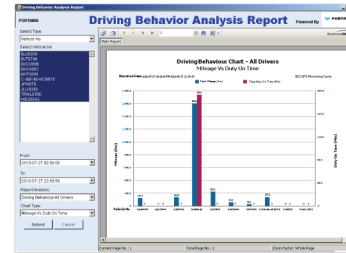

5.Driver behavior report

Products application: GT3628, GT3620, GT3600, GST8000, HEU