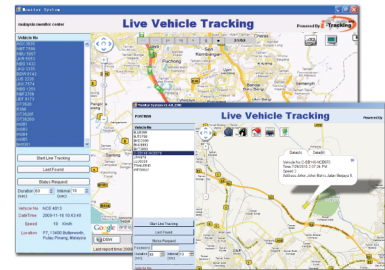

MONITORING SYSTEM CLIENT SERVER

Tracking on Google Earth maps
All features of web server
Capable of controlling the vehicle doors, trunk, starter remotely

Capable of auto-alert for important events
Capable of managing the tracking device ID
Capable of communication with tracking device
Great ability to analyze data