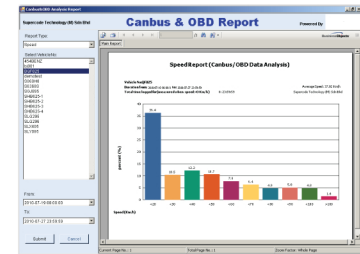

6.CANBUS/OBD report

Necessary accessory: CAN50 or OBD50

Products application: GT3628, GT3620, GT3600, GT3050, GST8000, HEU